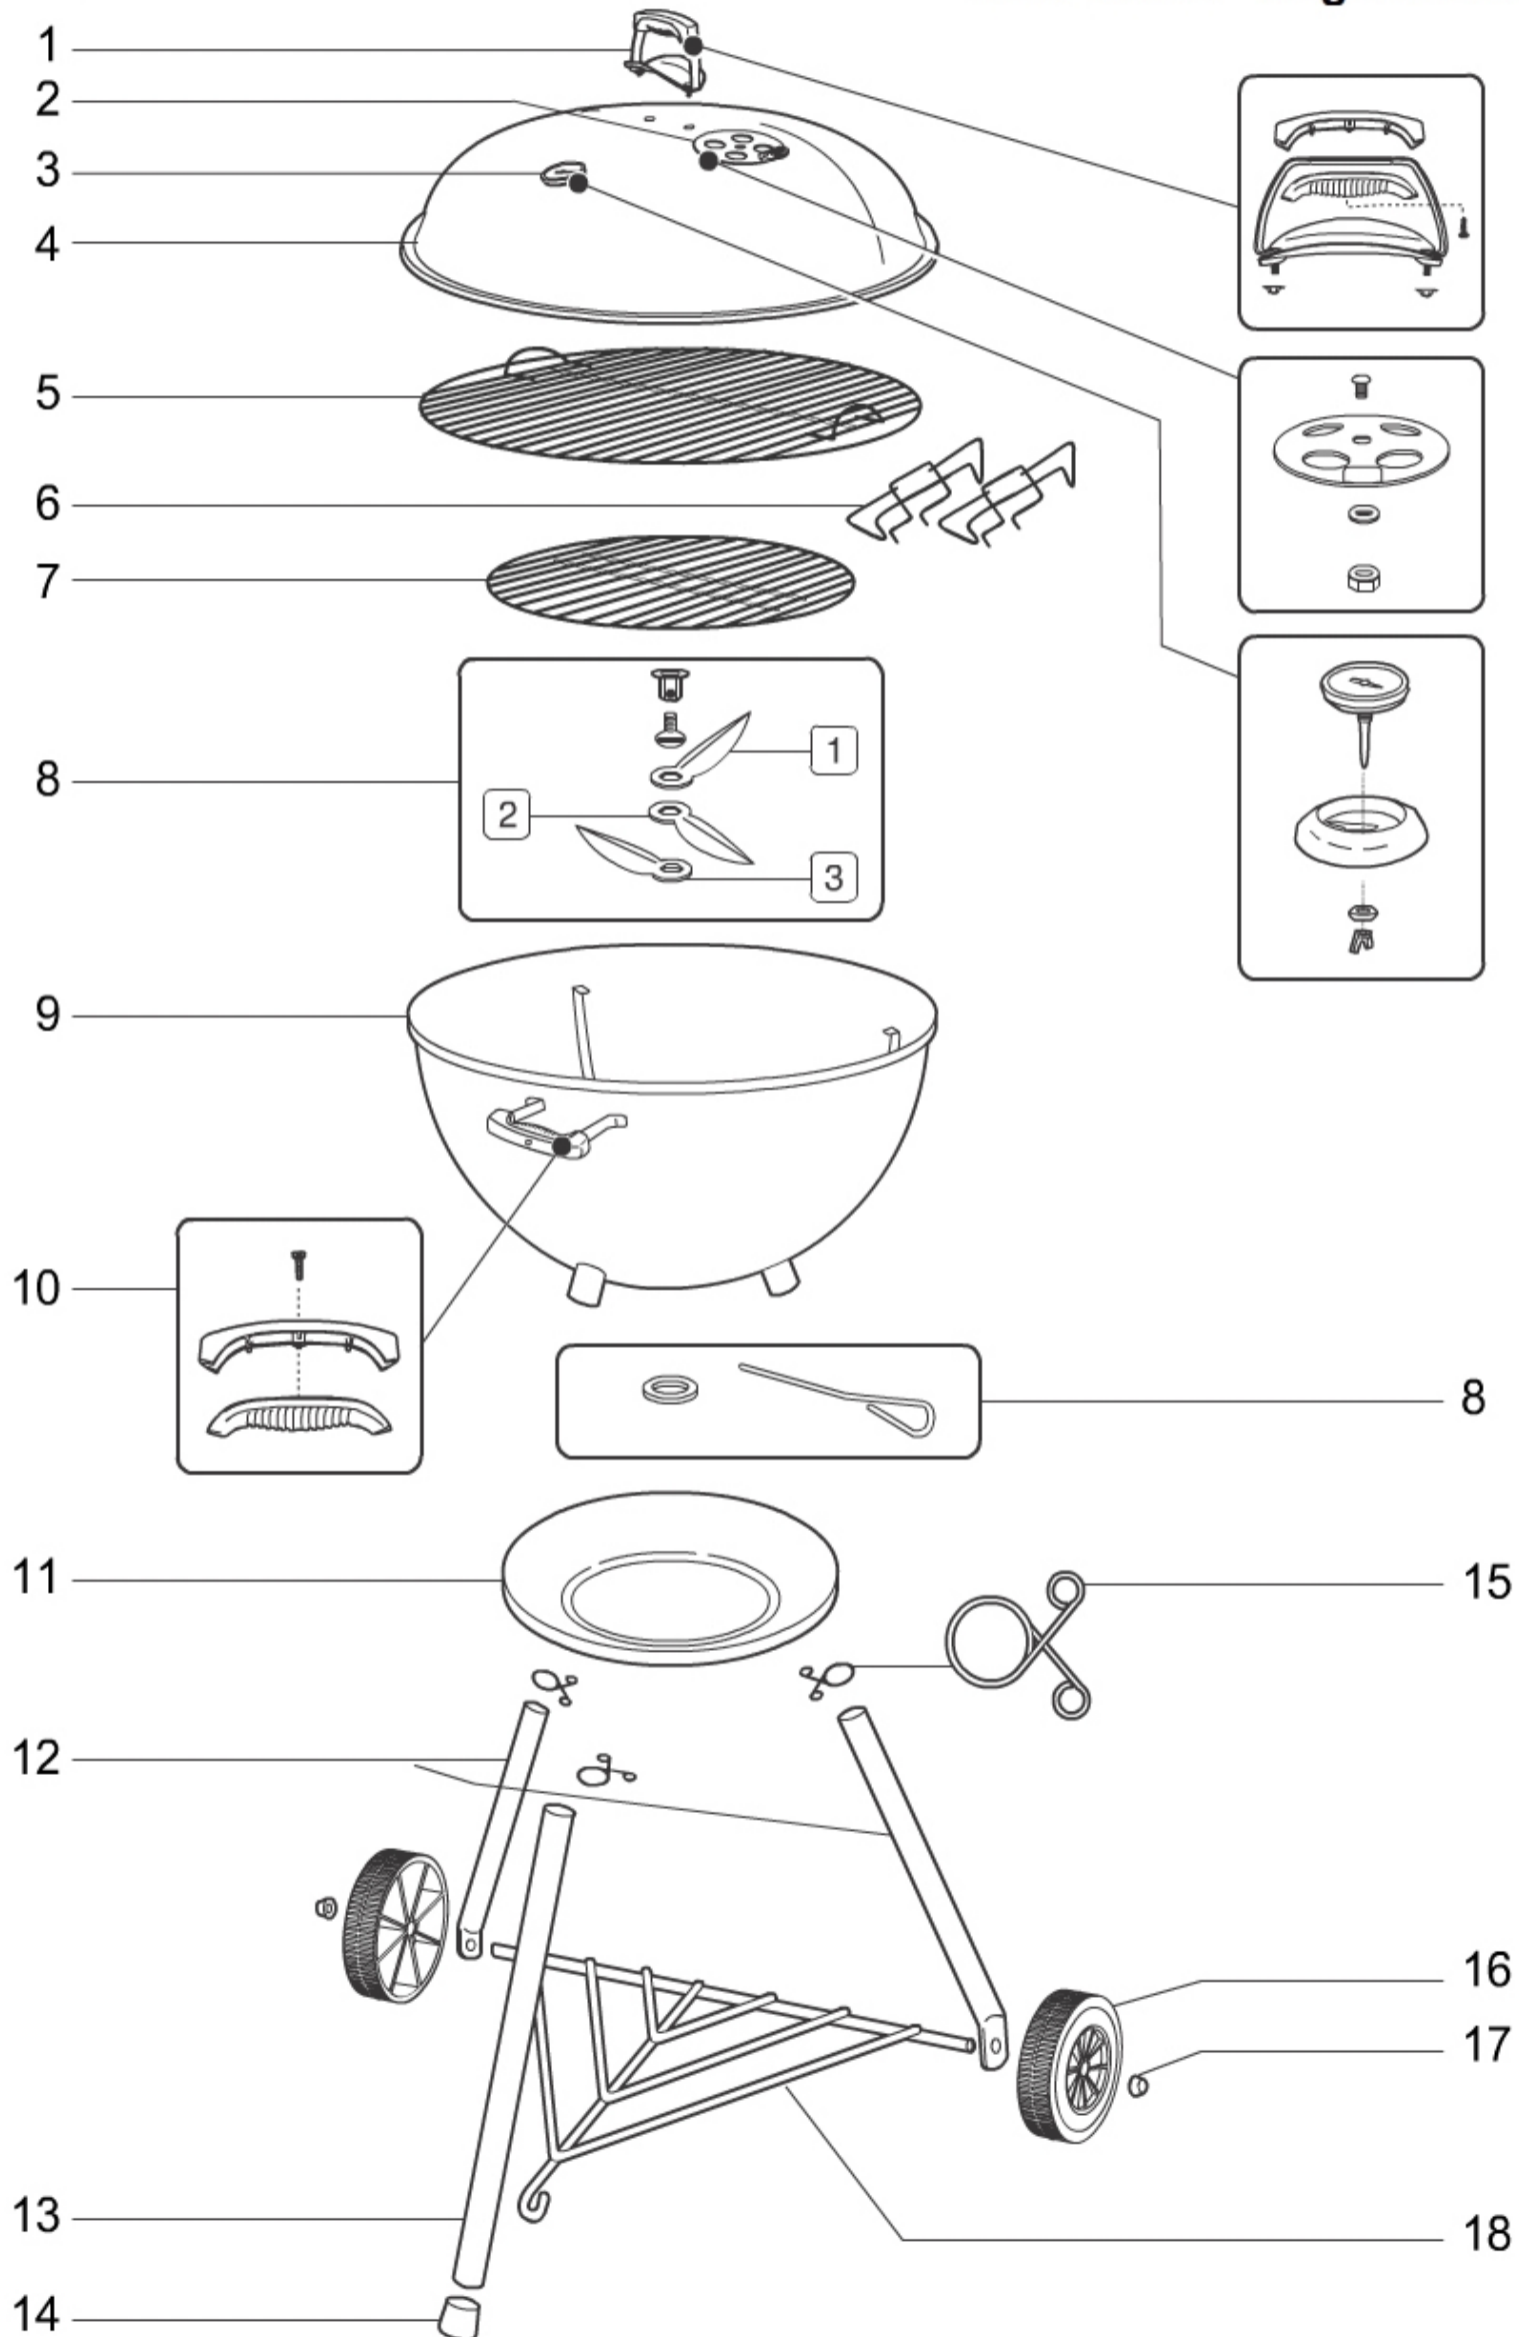

(<https://www.weber.com/US/en/home/>)

ONE-TOUCH ORIGINAL 47CM BLK W/THERM (EXPORT) - 1241304

One-Touch® Original Euro '10

02.10

Seq Part # Description

A	54770	Charcoal owners guide '13, EU
A	58219	Assembly guide, One-Touch Original 47cm w/thermometer
B	88982	Owners guide, Charcoal, multi-language, export
H	6416	Aluminum drip pans - large. Package of 10
A	57879	Assembly Guide, 47/57cm Original Kettle, EU '15
B	57882	Charcoal Owners Guide, export '15
G	80664	Measuring cup, black
W	91739	Hardware for Original Kettle, H-drive
1	80672	Handle kit w/shield, gray, '15
2	63059	Damper kit
3	74239	Thermometer, Q, Spirit, Charcoal '14, Export
3	63027	Bezel for thermometer, Charcoal
4	65179	Lid assembly, 18.5" One-Touch Premium , copper '15
4	65180	Lid assembly, 18.5" One-Touch Premium, crimson '15 - export
4	65184	Lid assembly, 18.5" One-Touch Premium, ivory '15
4	65185	Lid assembly, 18.5" One-Touch Premium, smoke '15 - export
4	65187	Lid assembly, 18.5" One-Touch Premium, slate '15 - export
4	65414	47 cm lid, wedgewood, export
4	65178	Lid assembly, 18.5" One-Touch Premium, black '15
4	65186	47 cm lid, spring green, export
4	65413	18" Lid, One-Touch, gray
5	80626	Cooking grate, 18.5", chrome plated
6	65938	Set of charcoal rails, pair
7	80749	Charcoal grate for 47 cm compact grills
8	90992	18.5" One-Touch cleaning kit, '12
9	65122	Bowl, 18.5" Original Kettle/One-Touch Silver, black
9	65124	Bowl, 18.5" Original Kettle - One-Touch Silver, crimson '15
9	65127	Bowl, 18.5" Original Kettle - One-Touch Silver, smoke '15
9	65129	Bowl, 18" One-Touch Silver/Original Kettle, slate
9	65288	Bowl, 18" One-Touch Silver/Original Kettle, gray
9	65123	Bowl, 18.5" Original Kettle - One-Touch Silver, copper '15
9	65125	Bowl, 18.5" Original Kettle - One-Touch Silver, ivory '15
9	65128	Bowl, 18.5" Original Kettle - One-Touch Silver, sage '15
9	65287	18" Bowl, One-Touch Silver, brick red
9	65289	Bowl, 18" One-Touch Silver/Original Kettle, wedgewood
10	80671	Handle kit, charcoal, qty 1, '10
11	80673	Ash catcher, 18", black
12	65130	Leg kit, 18.5"/22.5" '15
12	65183	Spring clip (set of 3)
13	65130	Leg kit, 18.5"/22.5" '15