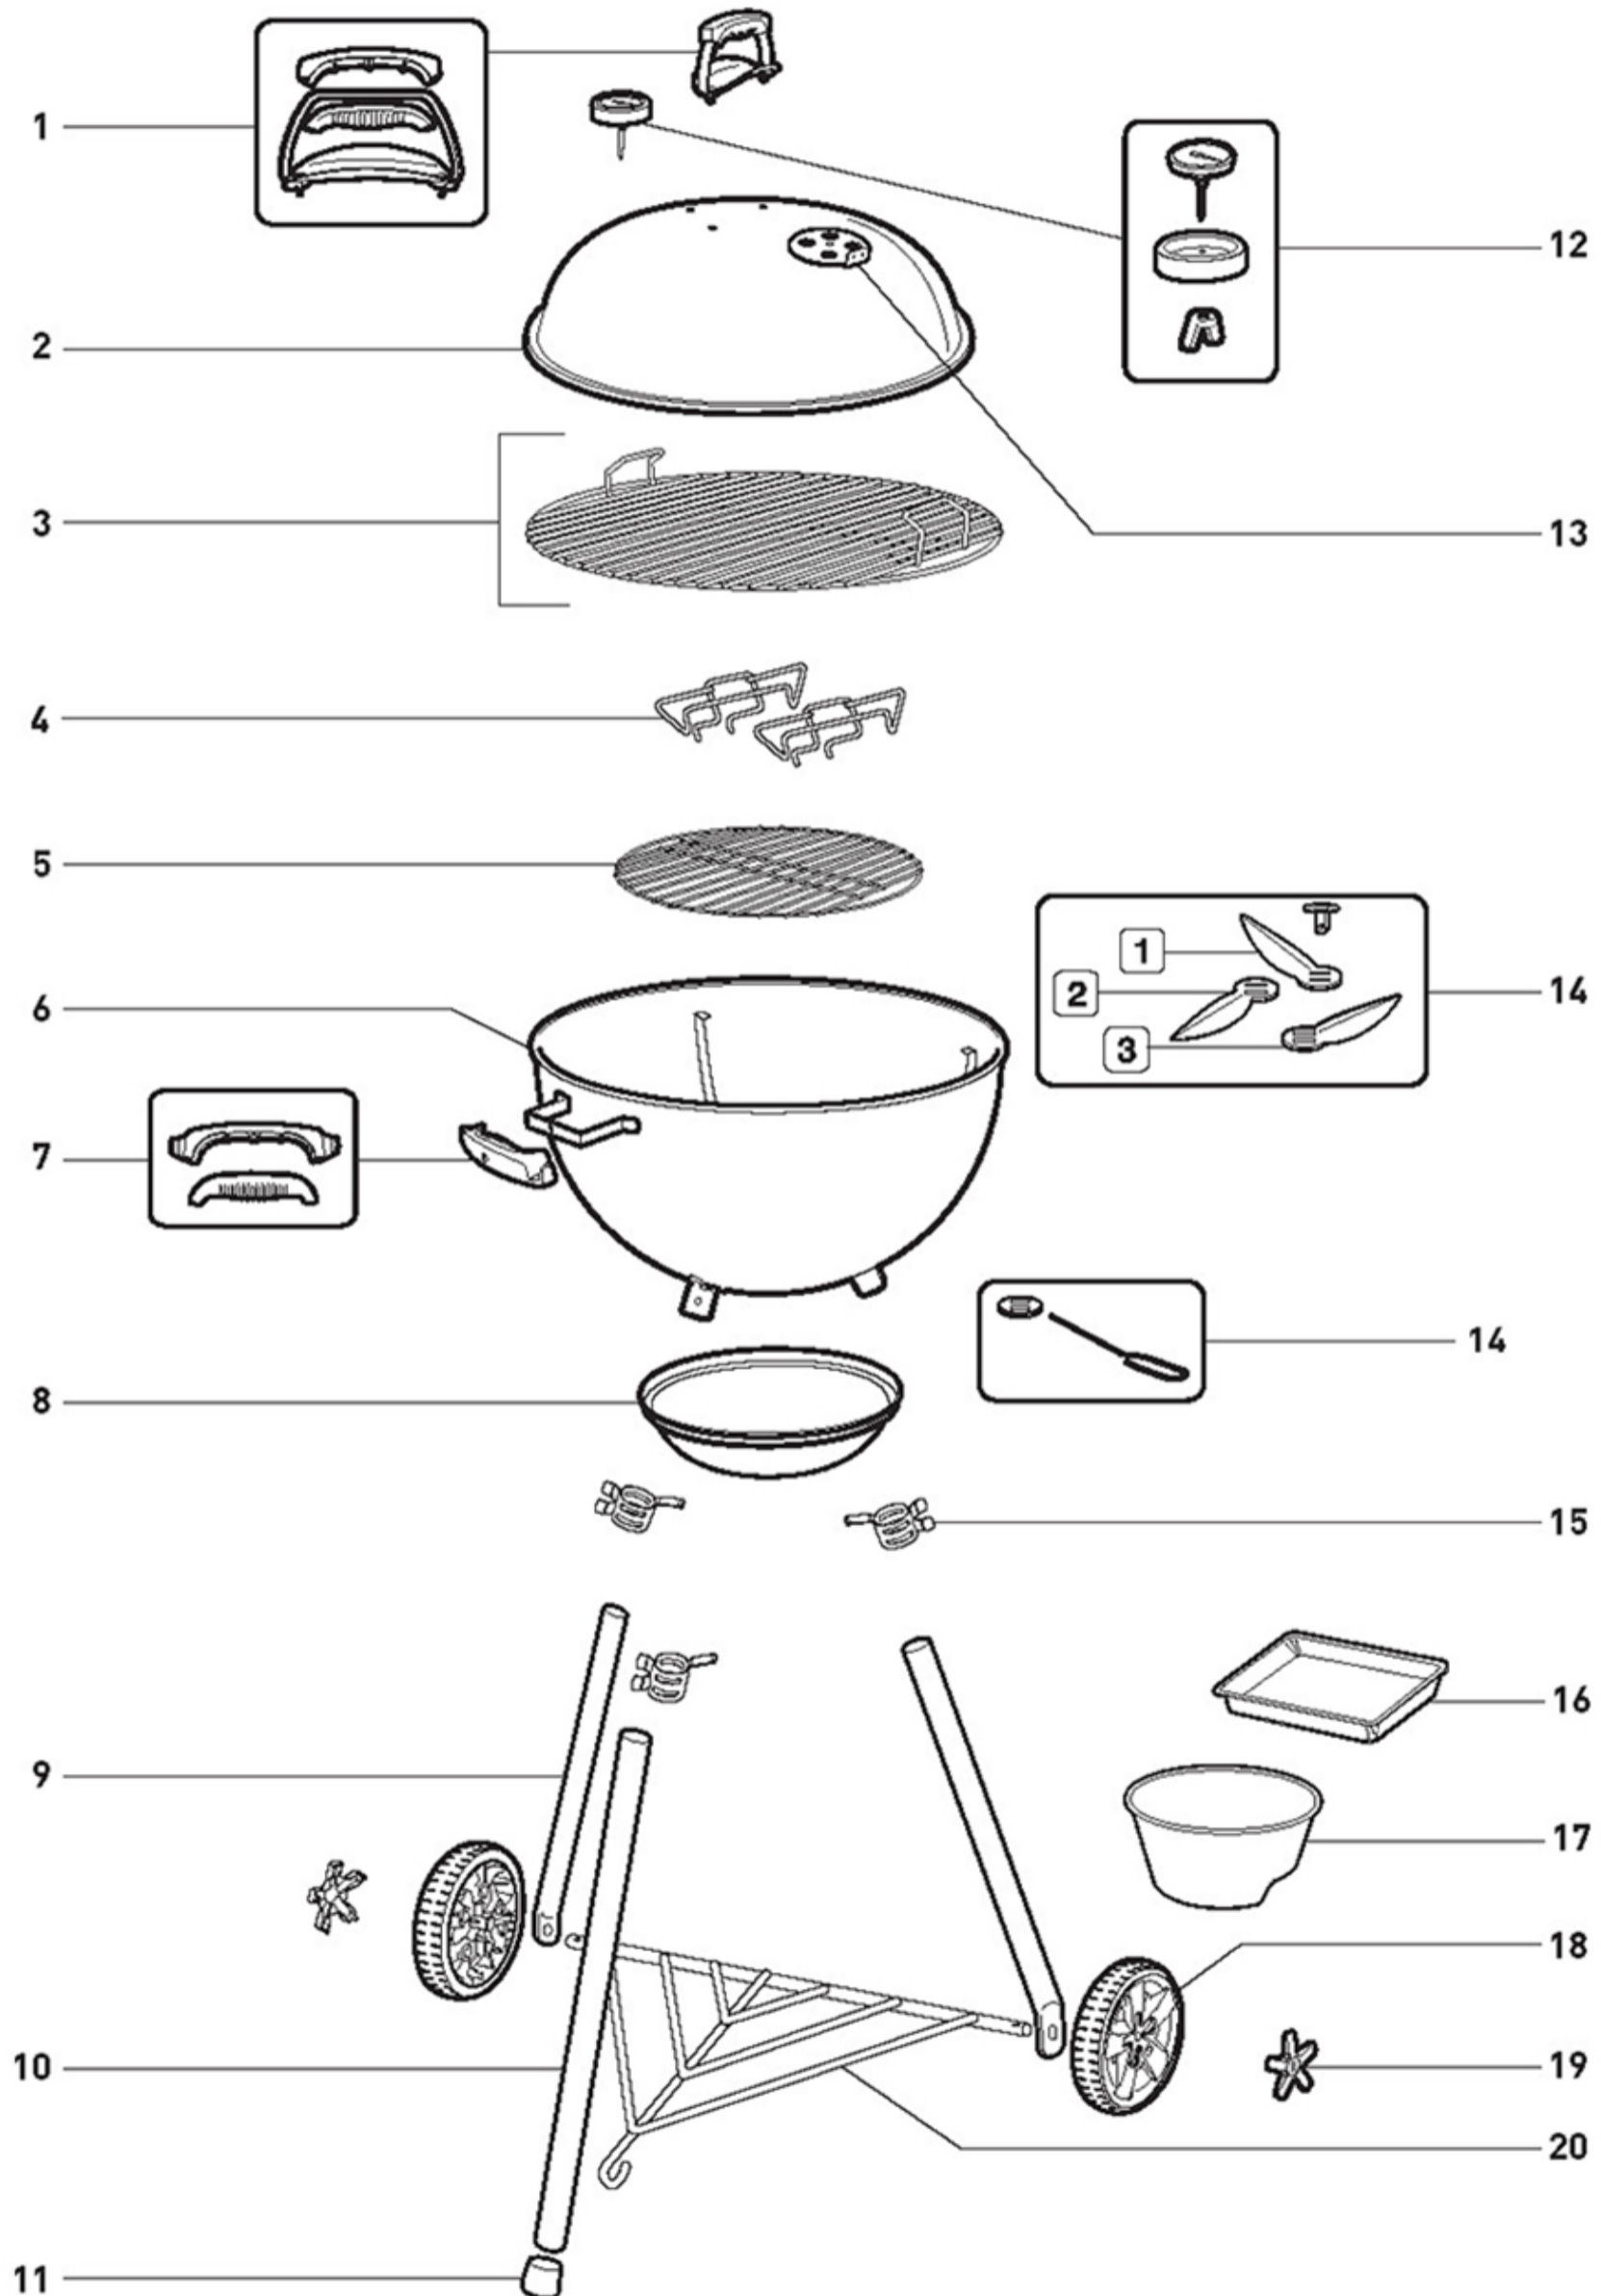

(<https://www.weber.com/US/en/home/>)

**ORIGINAL KETTLE E-4710 BLK (2019) (EUROPE) - 13101004**

A	69100	Literature Kit, Original Kettle E-4710/5710, export
B	82337	Hardware Kit, Original Kettle, export
B	91792	Ash catcher clips, '17, export
B	65183	Spring clip (set of 3)
B	82339	Hardware pack, Master-Touch/Original Kettle
1	67568	Lid handle kit w/shield, black
2	67595	18"/47 cm, Kettle, export
3	80626	Cooking grate, 18.5", chrome plated
4	65938	Set of charcoal rails, pair
5	80749	Charcoal grate for 47 cm compact grills
6	65122	Bowl, 18.5" Original Kettle/One-Touch Silver, black
7	67569	Bowl handle kit w/logo, black
8	66792	Ash catcher, 47 cm Kettle Plus, '17
9	67581	Leg kit, 26" Kettle, export
9	67579	Rear leg (set of 2), 26" Kettle, export
10	67582	Front leg, 18" Kettle, export
10	67581	Leg kit, 26" Kettle, export
11	67573	Front leg cap, black
12	67030	Thermometer, export
12	67574	Bezel for thermometer, Charcoal '19
13	63059	Damper kit
14	90992	18.5" One-Touch cleaning kit, '12
15	66791	Ash catcher clip (3 piece), EU
16	67218	Large drip pans, set of 10
17	80664	Measuring cup, black
18	67584	Wheel w/insert, E-4710/5710/5730, export
19	67059	Wheel insert kit
20	67562	18" triangle, export