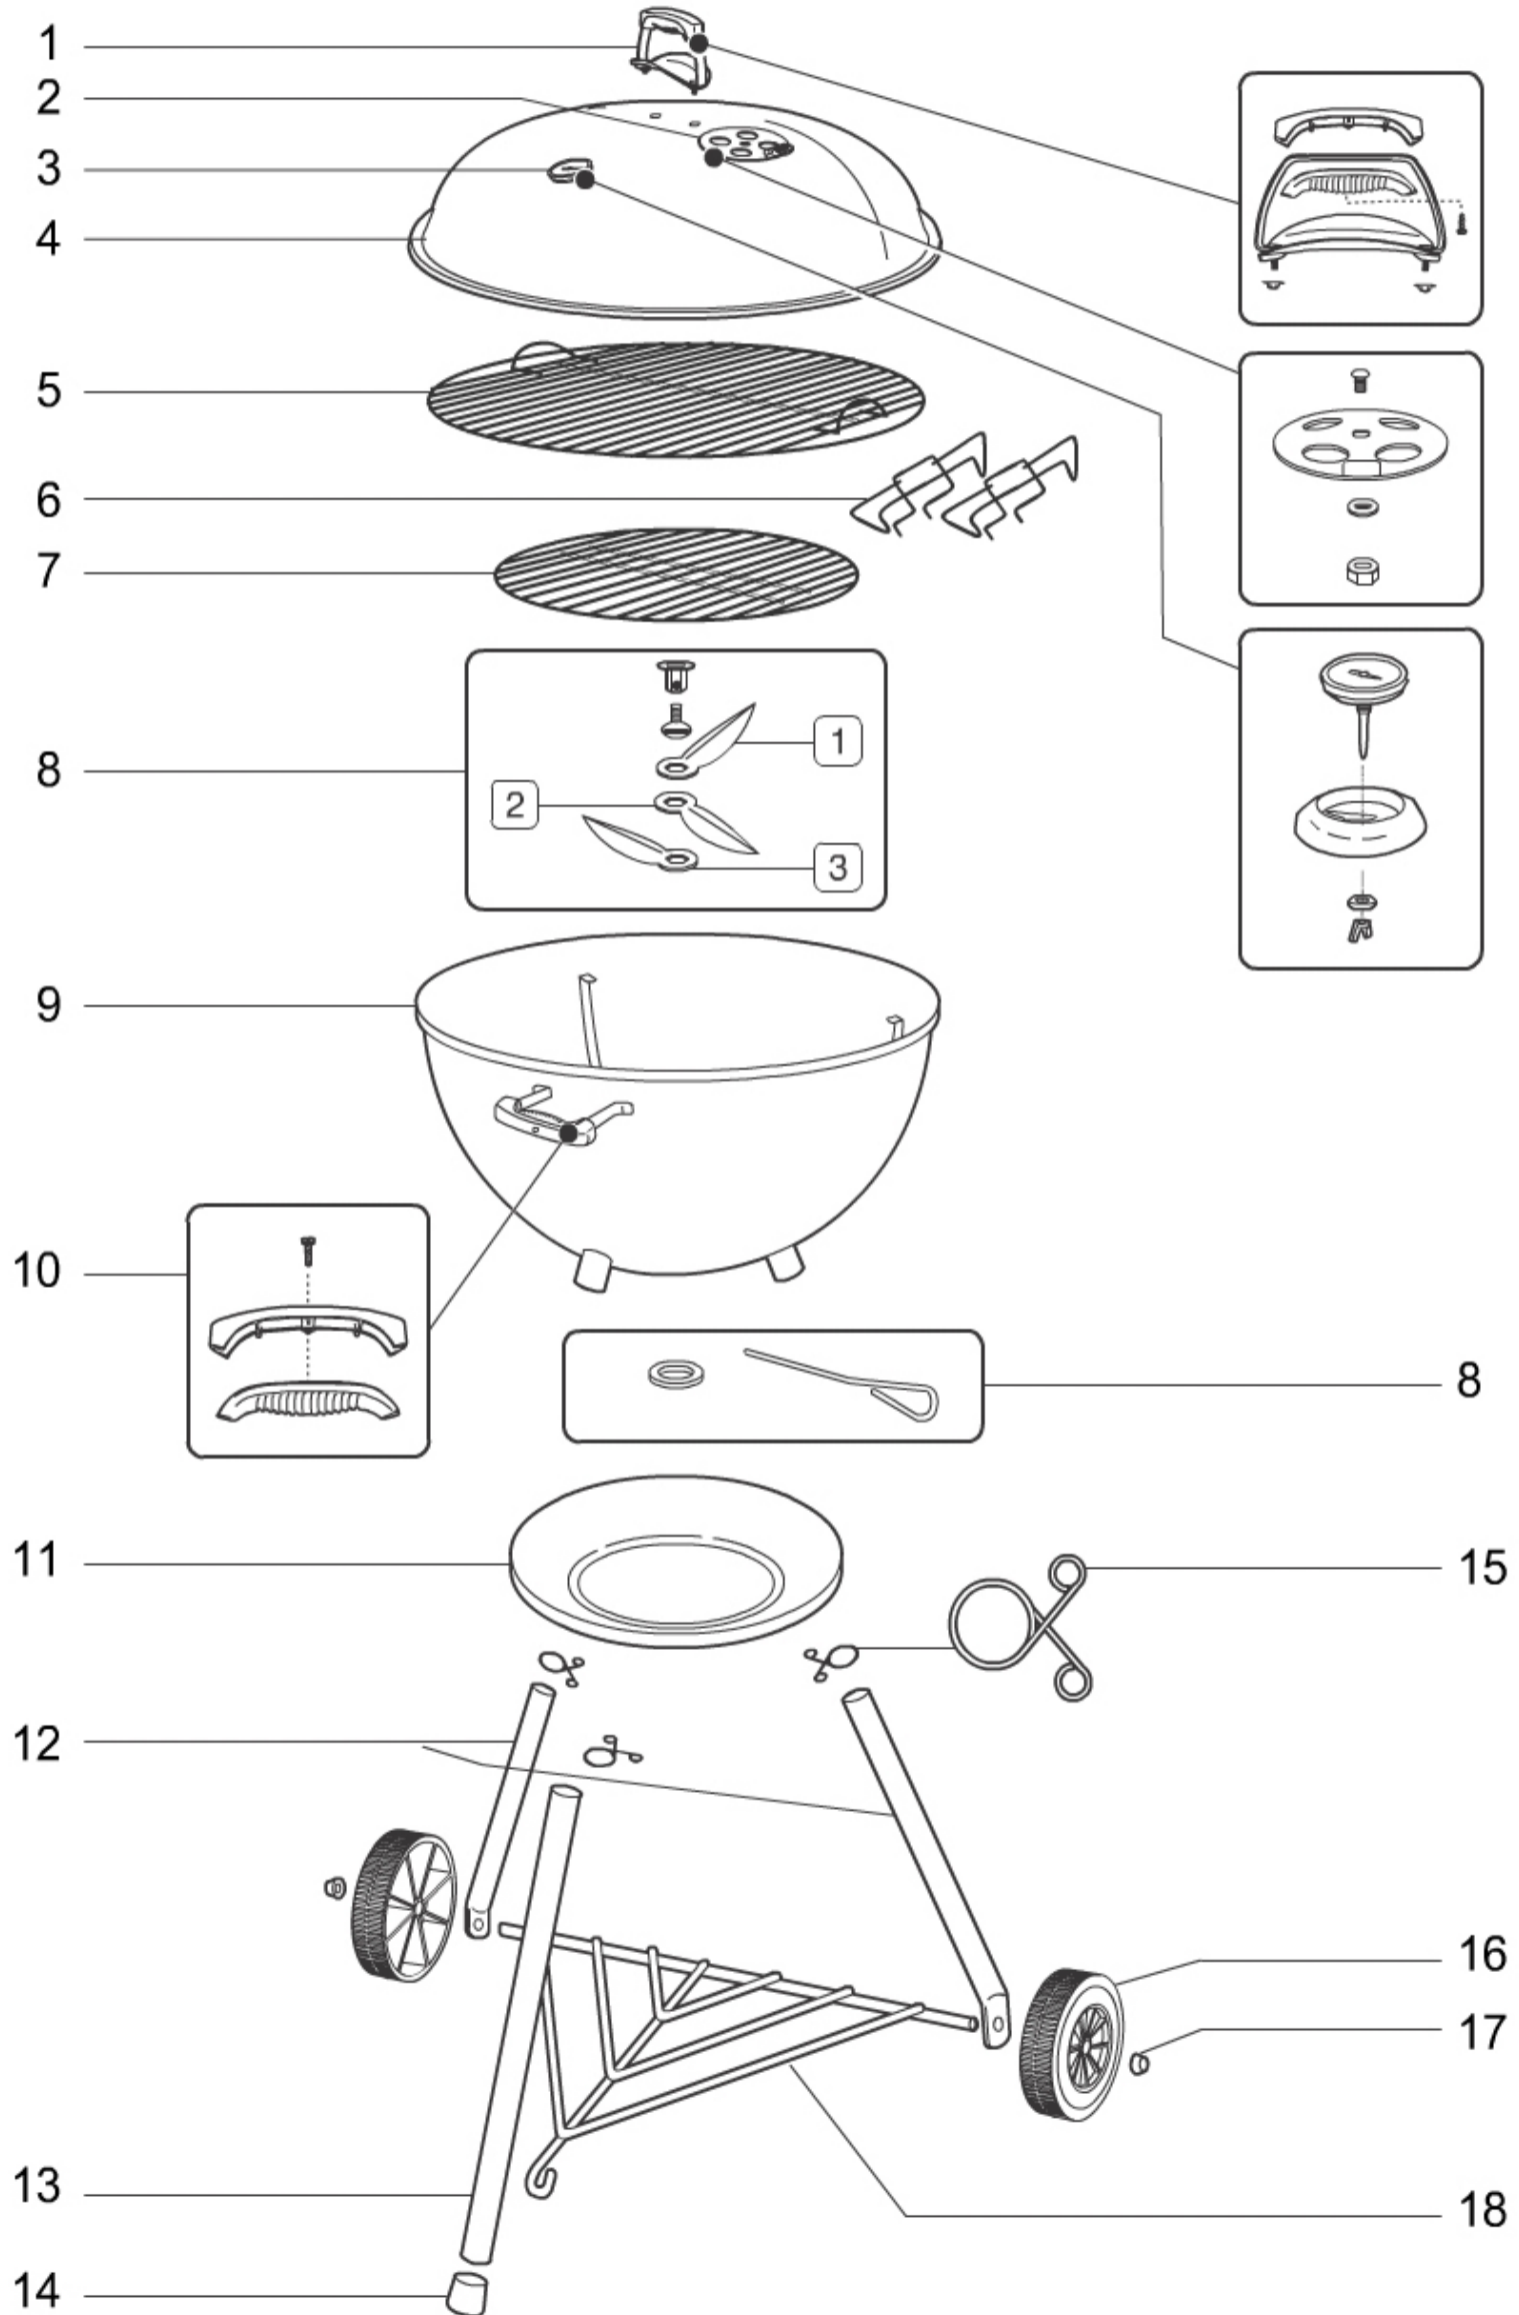

(<https://www.weber.com/US/en/home/>)

ONE-TOUCH ORIGINAL 57CM BLK W/THERM (EXPORT) - 1341504

One Touch® Original Euro '10

02.10

A	57879	Assembly Guide, 47/57cm Original Kettle, EU '15
B	54770	Charcoal owners guide '13, EU
G	80664	Measuring cup, black
W	91739	Hardware for Original Kettle, H-drive
A	58219	Assembly guide, One-Touch Original 47cm w/thermometer
B	57882	Charcoal Owners Guide, export '15
H	6416	Aluminum drip pans - large. Package of 10
1	80672	Handle kit w/shield, gray, '15
2	63059	Damper kit
3	63027	Bezel for thermometer, Charcoal
3	74239	Thermometer, Q, Spirit, Charcoal '14, Export
4	65139	Lid assembly, 22.5" One-Touch Gold, black '15
4	65417	Lid assembly, 22.5" One-Touch Gold, gray '15 - export
5	62891	22.5" Cooking grate '11, domestic / export
6	65938	Set of charcoal rails, pair
7	65947	Charcoal grate for 22" kettle
8	90993	One-Touch cleaning kit 22.5", '12
9	65200	Bowl, 22.5" Original Kettle - One-Touch Silver, black '15
9	65468	Bowl, 22" One-Touch Silver/Original Kettle, gray
10	80671	Handle kit, charcoal, qty 1, '10
11	80681	Ash catcher for 22.5", '10
12	65183	Spring clip (set of 3)
12	65130	Leg kit, 18.5"/22.5" '15
13	65183	Spring clip (set of 3)
13	65130	Leg kit, 18.5"/22.5" '15
14	91732	Hardware, legs '15
15	60701	Ash catcher clips (pack of 3)
16	65930	Wheel, 6", w/Weber name
17	987101	Replacement hubcaps (pack of 3)
18	80695	Triangle for 22.5" Kettles